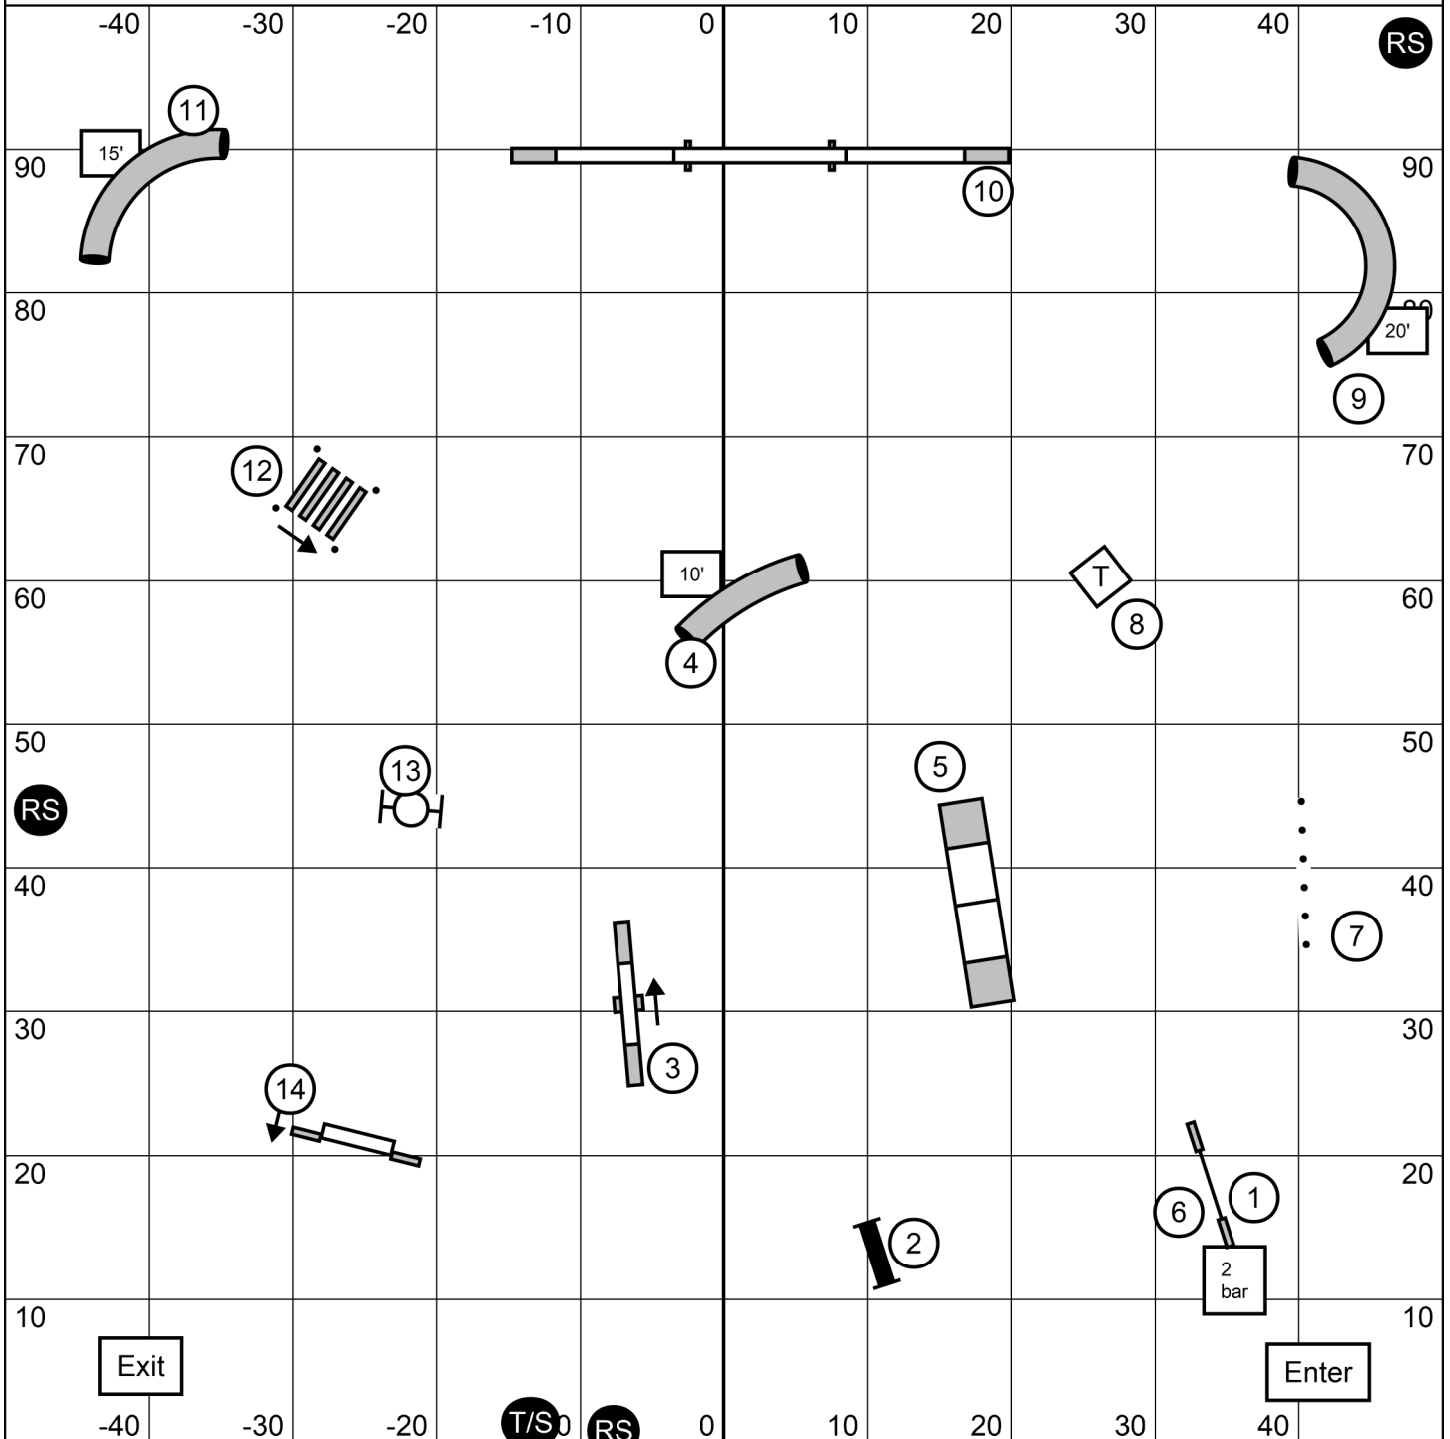

NOVICE STANDARD

Sunday/Sept. 11, 2022

Judge: Laura A. English

Canine Capers Dog Club

Wills Park Equestrian Center

Outdoors Covered Arena 100X100 Packed Dirt Alpharetta, GA

Please enter when the dog prior to you is at #11 tunnel.