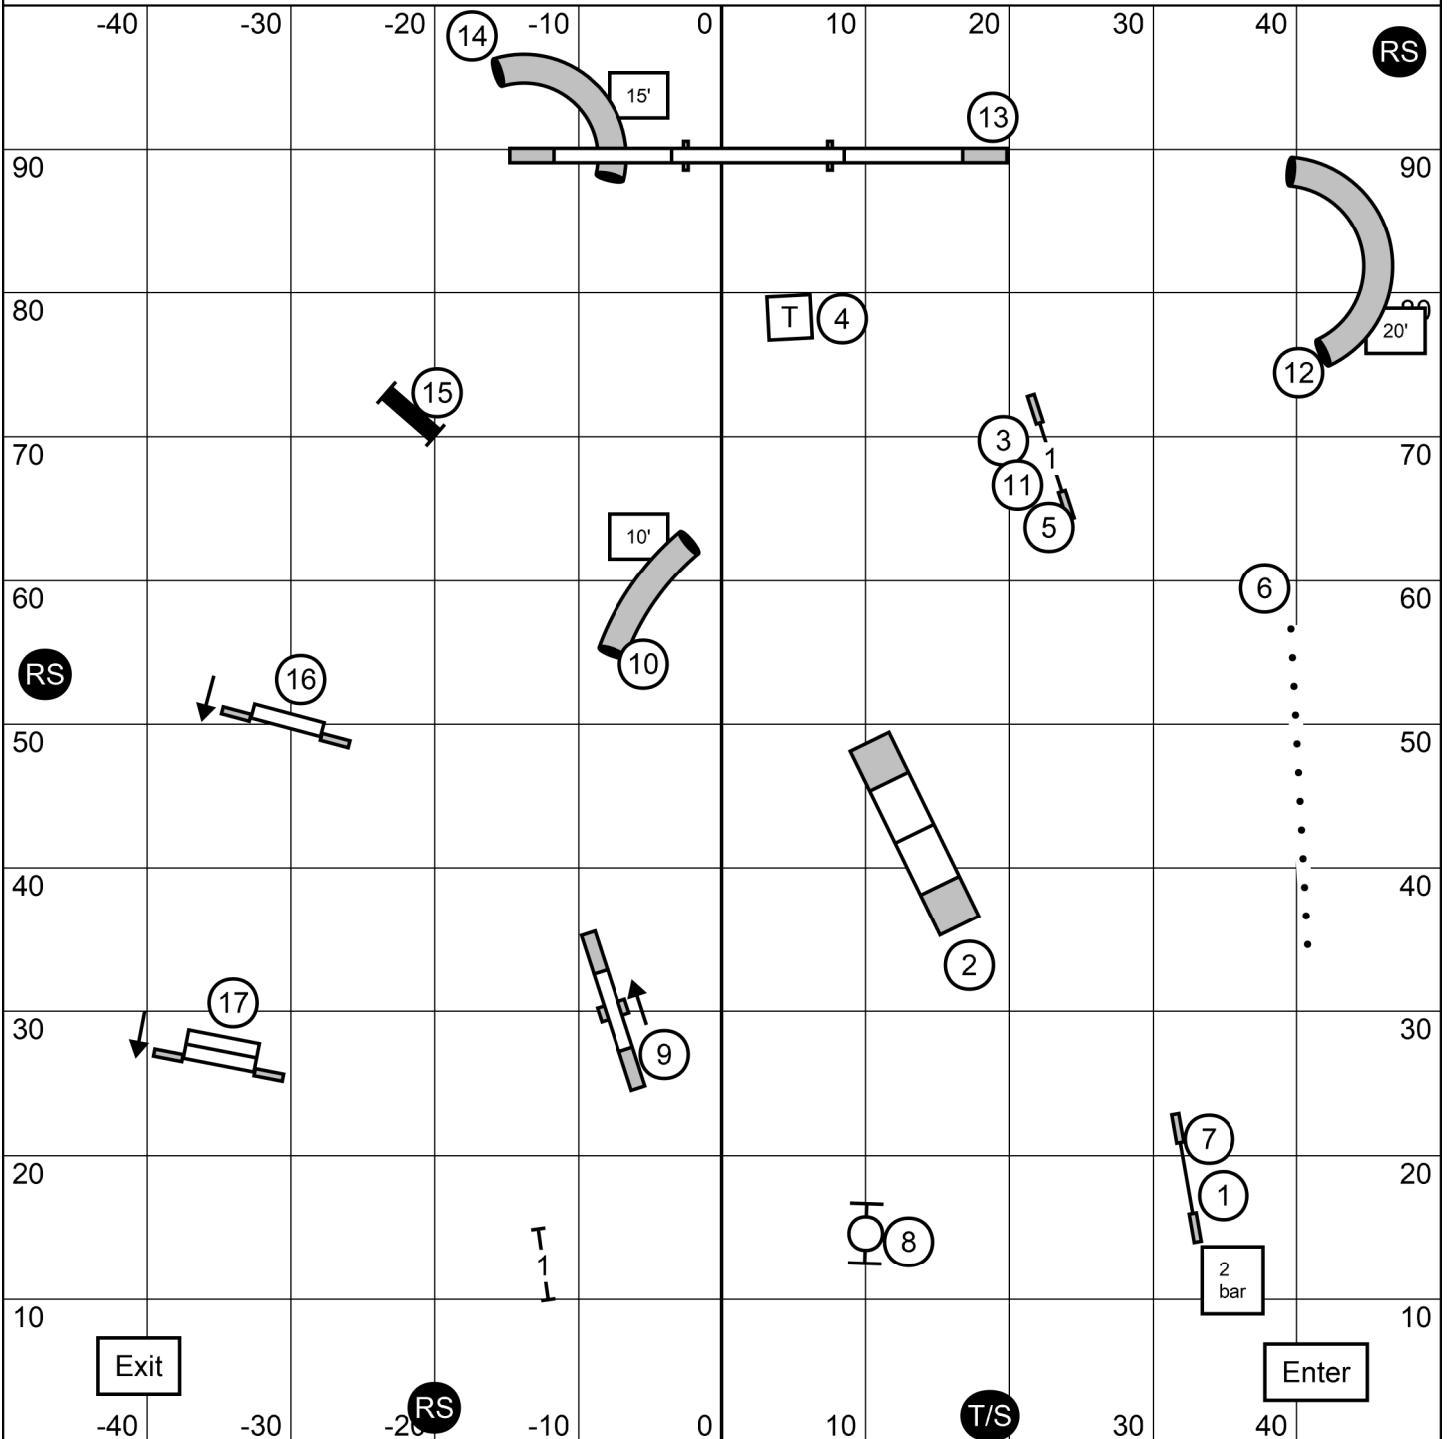

OPEN STANDARD

Sunday/Sept. 11, 2022

Judge: Laura A. English

Canine Capers Dog Club

Wills Park Equestrian Center

Outdoors Covered Arena 100X100 Packed Dirt Alpharetta, GA

Please enter when the dog prior to you is at #14.