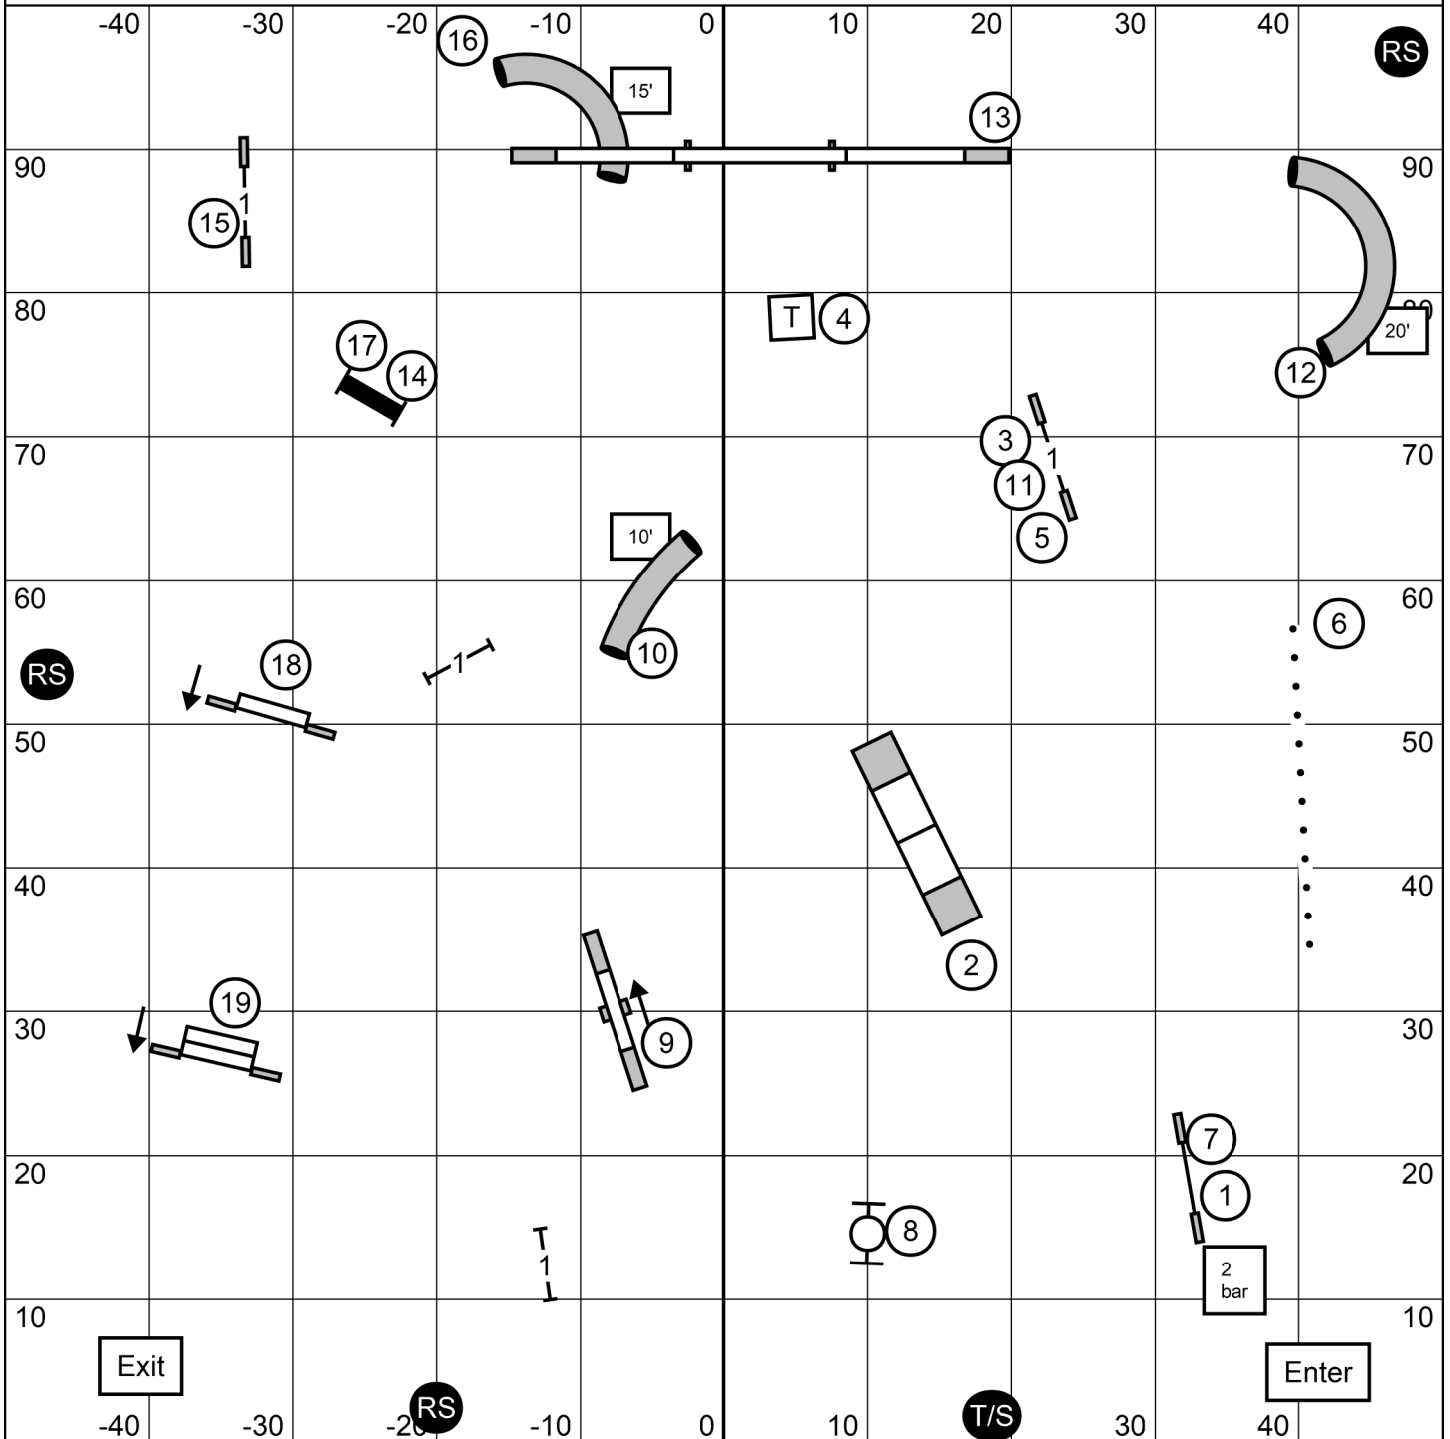

**MASTERS/EXCELLENT STANDARD**

Sunday/Sept. 11, 2022

Judge: Laura A. English

Canine Capers Dog Club

Wills Park Equestrian Center

Outdoors

Covered Arena

100X100

Packed Dirt

Alpharetta, GA

Please enter when the dog prior to you is at #15.