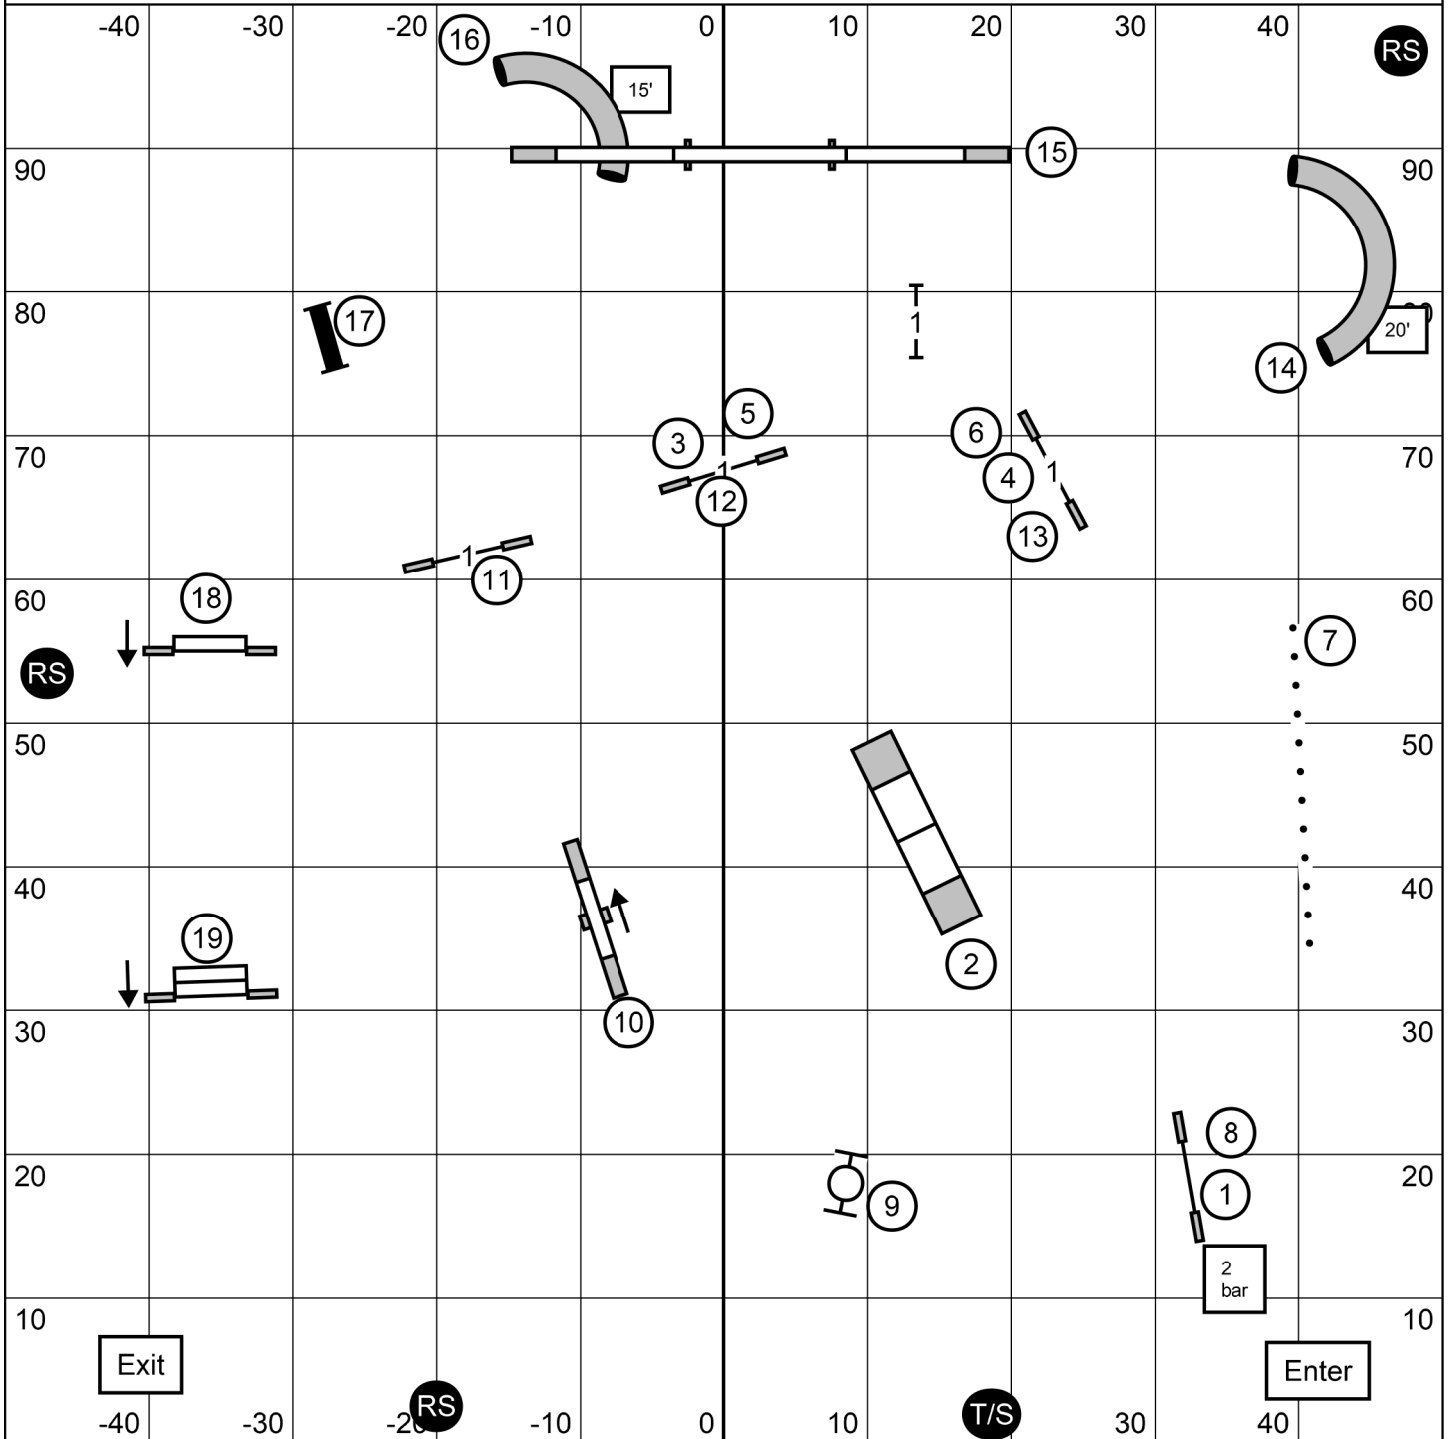

PREMIER STANDARD

Sunday/Sept. 11, 2022

Judge: Laura A. English

Canine Capers Dog Club

Wills Park Equestrian Center

Outdoors

Covered Arena

100X100

Packed Dirt

Alpharetta, GA

Please enter when the dog prior to you is at #15 Dogwalk.